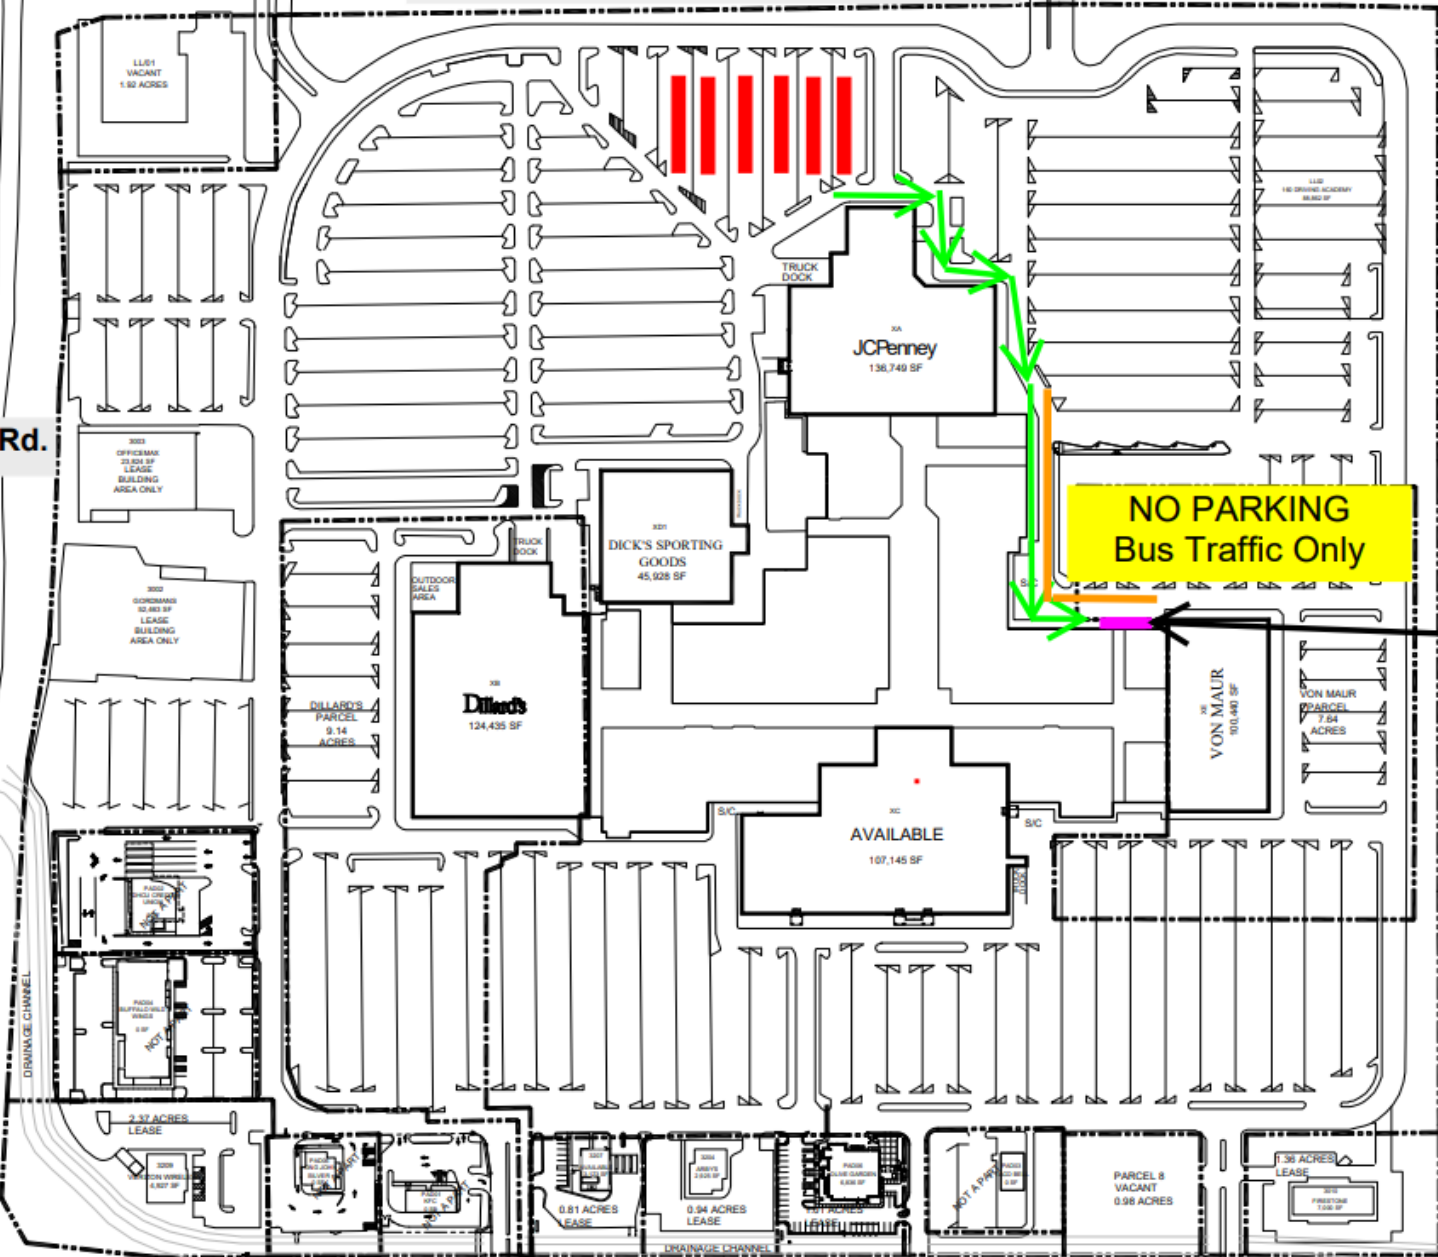

27th St. - East Side of Mall

John Deere Rd.

John Deere Expressway

Vehicles in line to follow green arrows.

Green Arrows = One lane flow of traffic to pick up meal.

Orange = Orange Cones set up to keep only one lane of vehicles to drive thru and pickup food

NO PARKING Bus Traffic Only

Food is picked up

16th St - West Side of Mall