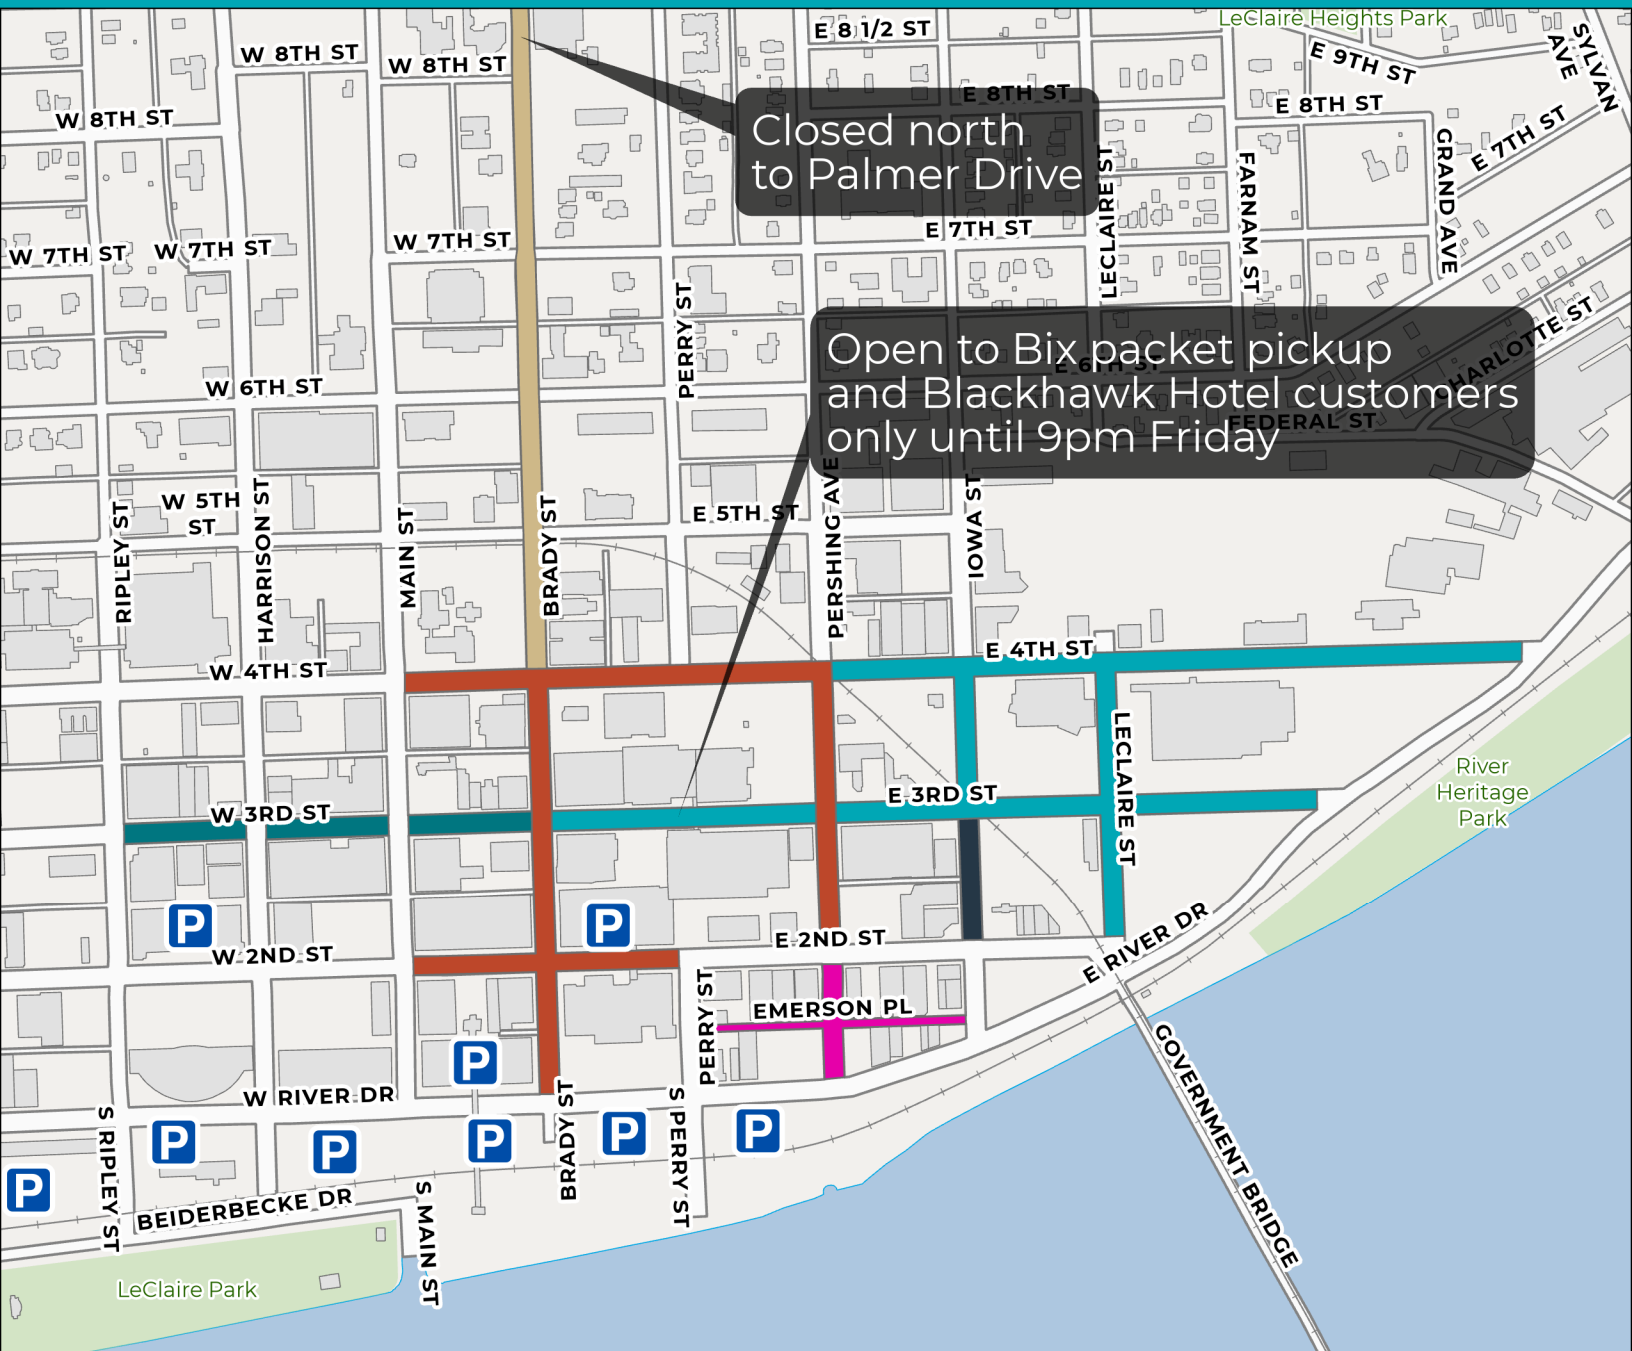

# Bix7 Road Closures

Thursday, July 22nd -  
Sunday, July 25th

Closed north  
to Palmer Drive

Open to Bix packet pickup  
and Blackhawk Hotel customers  
only until 9pm Friday

Road Closures	
	6:00pm Thursday - 9:00pm Thursday & 6:00am Saturday - 12:00pm Saturday
	9:00am Friday - 12:00pm Sunday
	10:00am Friday - 11:00pm Saturday
	1:00pm Friday - 12:00pm Saturday
	1:00pm Friday - 12:00am Sunday
	6:00am Saturday - 12:00pm Saturday